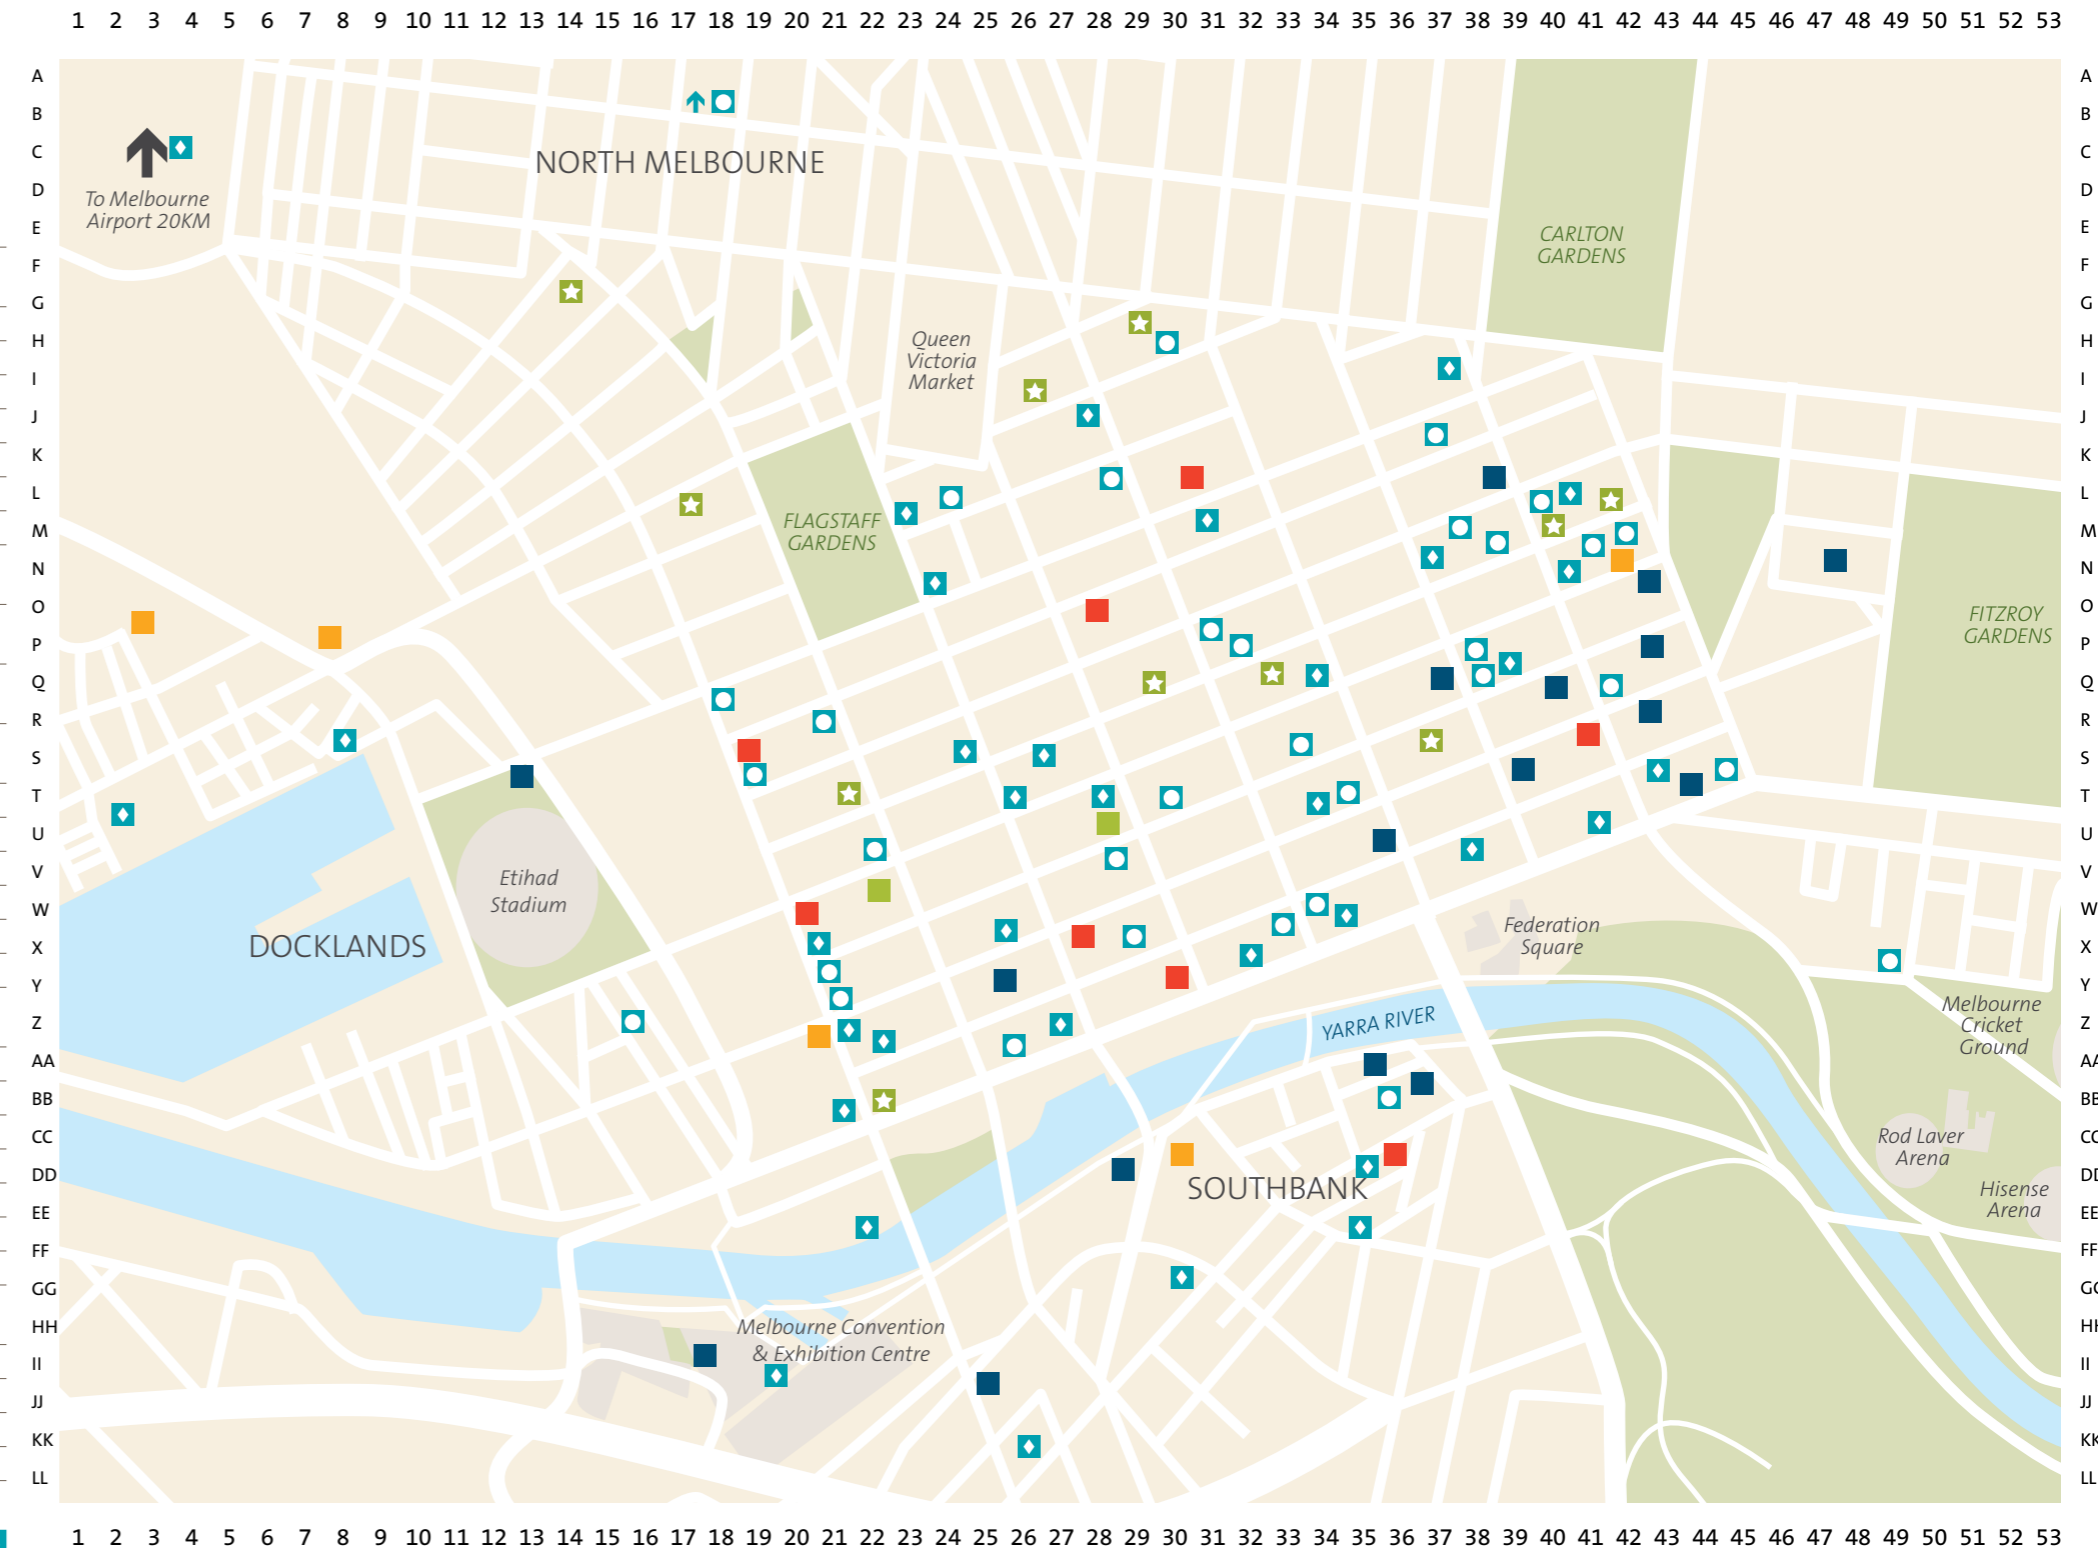

已签约		★s	ROOMS
CC30	One Queensbridge by Crown	6	388
P3	Marriott Melbourne Docklands	5	196
N42	Le Meridien Melbourne	5	235
P7	PARKROYAL Melbourne Docklands	4.5	281
CC36	Holiday Inn Express Melbourne Southbank	4	345
Z21	Hyatt Centric Melbourne	4	278

现有酒店

5 Star Hotels		ROOMS
II25	Crown Metropol	658
DD28	Crown Towers Melbourne	481
S39	Grand Hyatt Melbourne	544
HH17	Hilton Melbourne South Wharf	396
S43	Hotel Lindrum Melbourne, MGallery by Sofitel	59
Y25	InterContinental Melbourne The Rialto	253
AA35	Langham Hotel Melbourne	388
K38	Marriott Melbourne	185
M47	Park Hyatt Melbourne	240
S13	Peppers Docklands	87
Q37	QT Melbourne	188
AA36	Quay West Suites Melbourne	97
P43	Sheraton Melbourne Hotel	174
Q42	Sofitel Melbourne On Collins	363
Q40	Stamford Plaza Melbourne	309
N42	The Hotel Windsor	180
U35	Westin Melbourne	262

4 Star Hotels		ROOMS
T35	Adara Collins	54
U22	Alto Hotel On Bourke	50
T30	Anchor on Little Collins	37
S19	Best Western Atlantis Hotel	232
AA26	Best Western Riverside Apartments	51
L28	City Edge on Elizabeth	49
J37	Fraser Place Melbourne	112
R33	Hotel Causeway	45
Q18	Harbour View Apartment Hotel	70
M37	Hotel Grand Chancellor Melbourne	160

4.5 Star Hotels		ROOMS
U38	Adelphi Hotel	34
T28	Adina Apartment Hotel Melbourne Queen St	155
T41	Adina Apartment Hotel Melbourne Flinders Street	63

R21	Hotel Sophia	49
P32	Mantra City Central	61
Q41	Mantra 100 Exhibition	87
X49	Mantra On Jolimont	133
S44	Mercure Melbourne Treasury Gardens	164
U28	Metro Apartments On Bank Place	59
H30	Milano Serviced Apartments	75
X29	Oaks On Market	280
BB36	Oaks on Southbank	188
M42	Ovolo Laneways	43

L24	Pegasus Apart'Hotel	278
W34	Punthill Flinders Lane	60
M39	Punthill Little Bourke	65
X21	Quality Hotel Batman's Hill On Collins	190
Q38	140 Little Collins Apartment Hotel	57
P38	Quest On Bourke	62
L40	Quest On Lonsdale	53
O31	Somerset On Elizabeth Melbourne	135
M41	The Crossley Hotel	88
21Y	The Great Southern Hotel	212

3.5 Star Hotels		ROOMS
A18	The Larwill Studio	96
WW33	The Sebel	59
Z16	Travelodge Docklands	290
Q21	City Garden Hotel	60
L41	City Limits Hotel	32
L17	Flagstaff City Inn	41
G29	Ibis Melbourne	250
T21	Ibis Melbourne Little Bourke Street	121

R37	Ibis Styles, The Victoria Hotel Melbourne	374
Q32	Mercure Welcome Melbourne	330
I26	Nova Star Gate Serviced Apartments	61
F14	Miami Hotel Melbourne	79
BB22	Pensione Hotel Melbourne	114
M40	Quest Gordon Place	51
3 Star Hotels		ROOMS
U28	Citiclub Hotel	71
V22	Ibis Styles Kingsgate	171